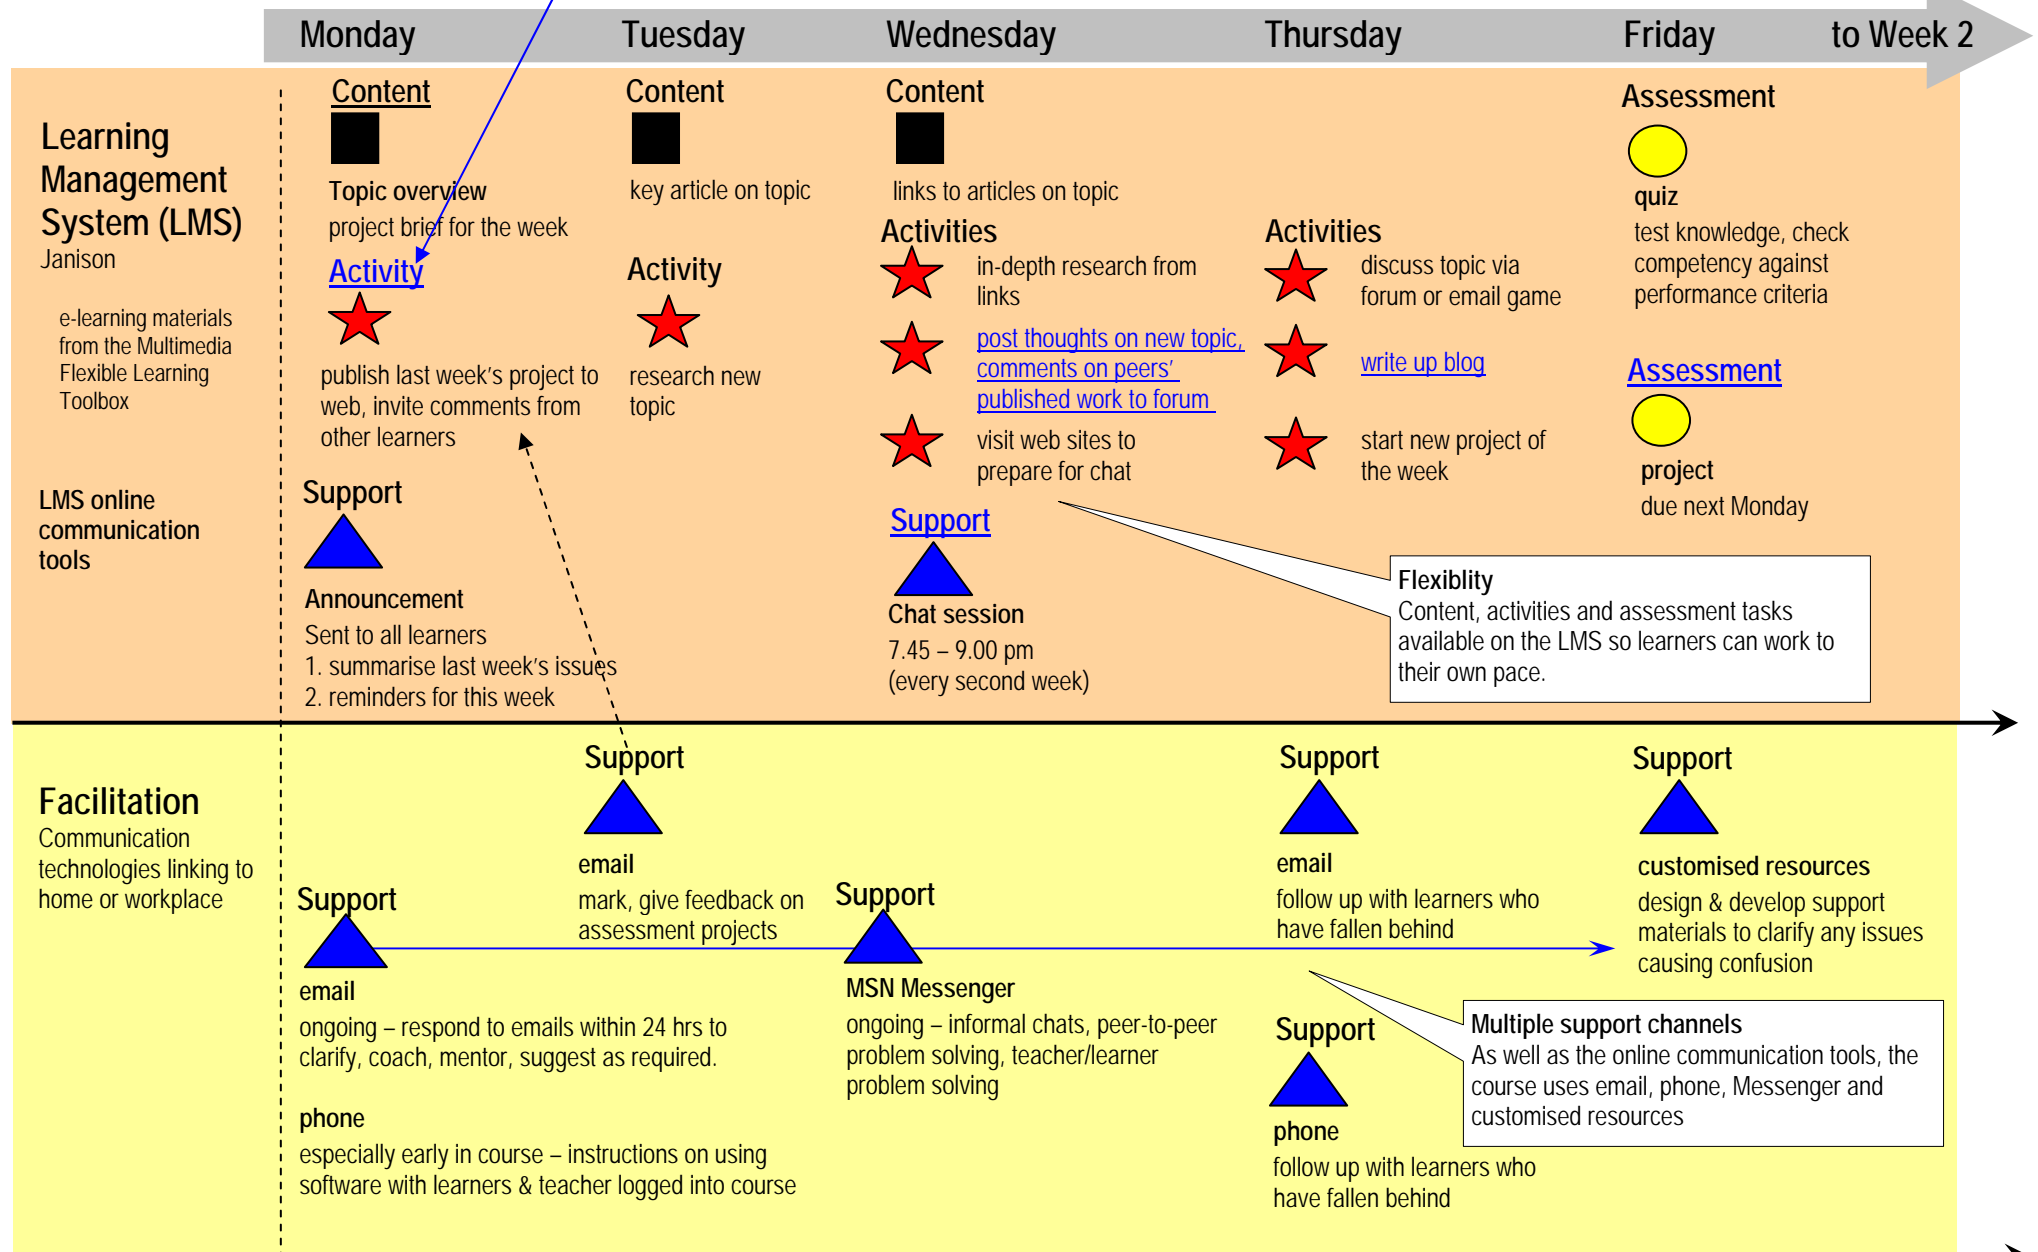

Diploma of E-learning

Tropical North Queensland Institute of TAFE

click on linked strategies (underlined) to view sample materials

Flexibility
 Content, activities and assessment tasks available on the LMS so learners can work to their own pace.

Multiple support channels
 As well as the online communication tools, the course uses email, phone, Messenger and customised resources